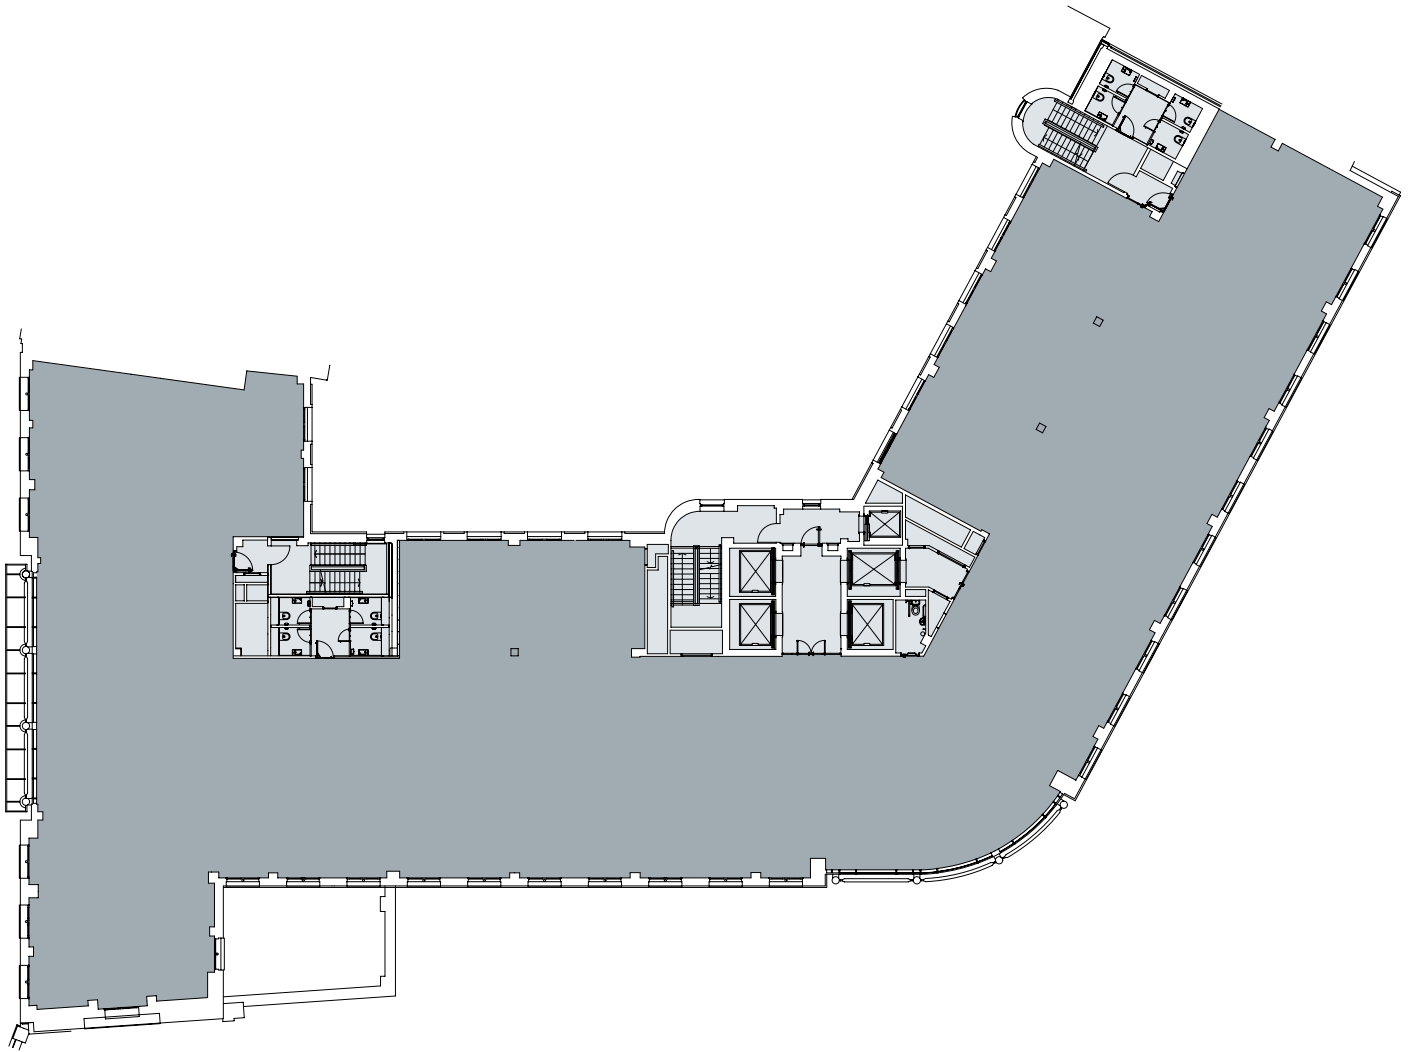

# ALDER CASTLE

10 Noble Street | London EC2

**4th Floor** 13,340 sq ft | 1,239.3 sq m

- Office
- Core

For indicative purposes only. Not to scale.