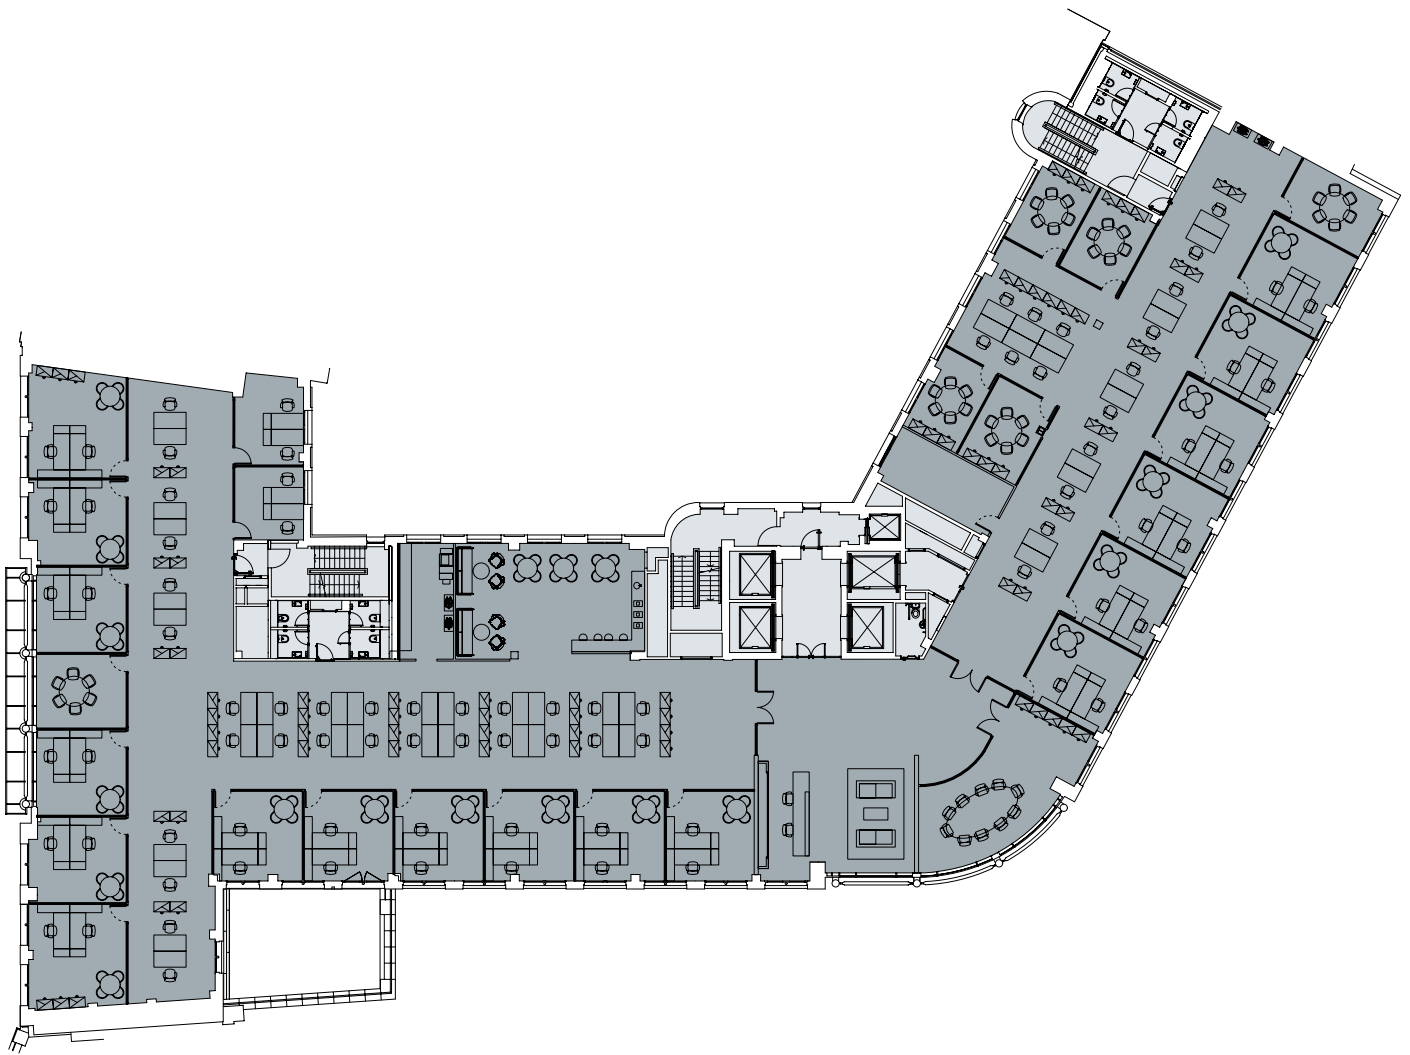

ALDER CASTLE

10 Noble Street | London EC2

4th Floor Cellular Layout

13,340 sq ft | 1,239.3 sq m

- Office
- Core

- 46 Open Plan Work Stations
- 20 Two Person Offices
- 1 Ten Person Meeting Room
- 6 Six Person Meeting Rooms
- 2 Receptionists

Total Occupancy **86**

For indicative purposes only. Not to scale.

ALDER CASTLE

10 Noble Street | London EC2

4th Floor Media Layout

13,340 sq ft | 1,239.3 sq m

- Office
- Core

- 99 Open Plan Work Stations
- 2 Six Person Meeting Rooms
- 2 Receptionists

Total Occupancy **99**

For indicative purposes only. Not to scale.

ALDER CASTLE

10 Noble Street | London EC2

4th Floor Open Plan Layout

13,340 sq ft | 1,239.3 sq m

- Office
- Core

- 152 Open Plan Work Stations
- 2 Six Person Meeting Rooms
- 2 Receptionists

Total Occupancy **152**

For indicative purposes only. Not to scale.