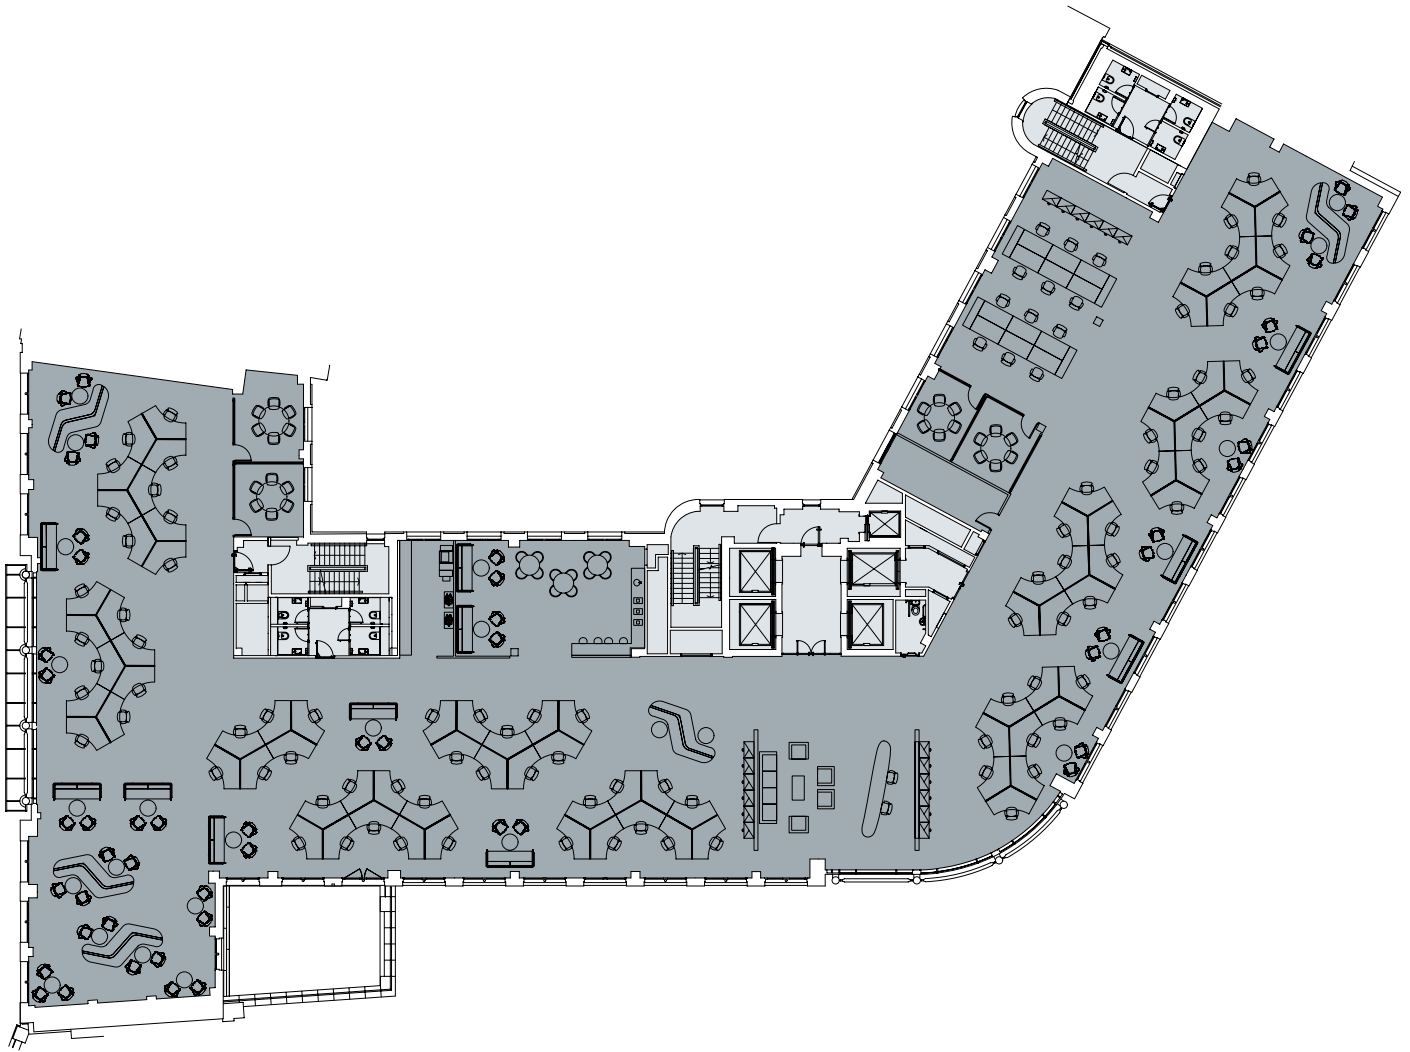

ALDER CASTLE

10 Noble Street | London EC2

4th Floor Cellular Layout

13,340 sq ft | 1,239.3 sq m

- Office
- Core

- 46 Open Plan Work Stations
- 20 Two Person Offices
- 1 Ten Person Meeting Room
- 6 Six Person Meeting Rooms
- 2 Receptionists

Total Occupancy **86**

For indicative purposes only. Not to scale.

ALDER CASTLE

10 Noble Street | London EC2

4th Floor Media Layout

13,340 sq ft | 1,239.3 sq m

- Office
- Core

- 99 Open Plan Work Stations
- 2 Six Person Meeting Rooms
- 2 Receptionists

Total Occupancy **99**

For indicative purposes only. Not to scale.

ALDER CASTLE

10 Noble Street | London EC2

4th Floor Open Plan Layout

13,340 sq ft | 1,239.3 sq m

- Office
- Core

- 152 Open Plan Work Stations
- 2 Six Person Meeting Rooms
- 2 Receptionists

Total Occupancy **152**

For indicative purposes only. Not to scale.