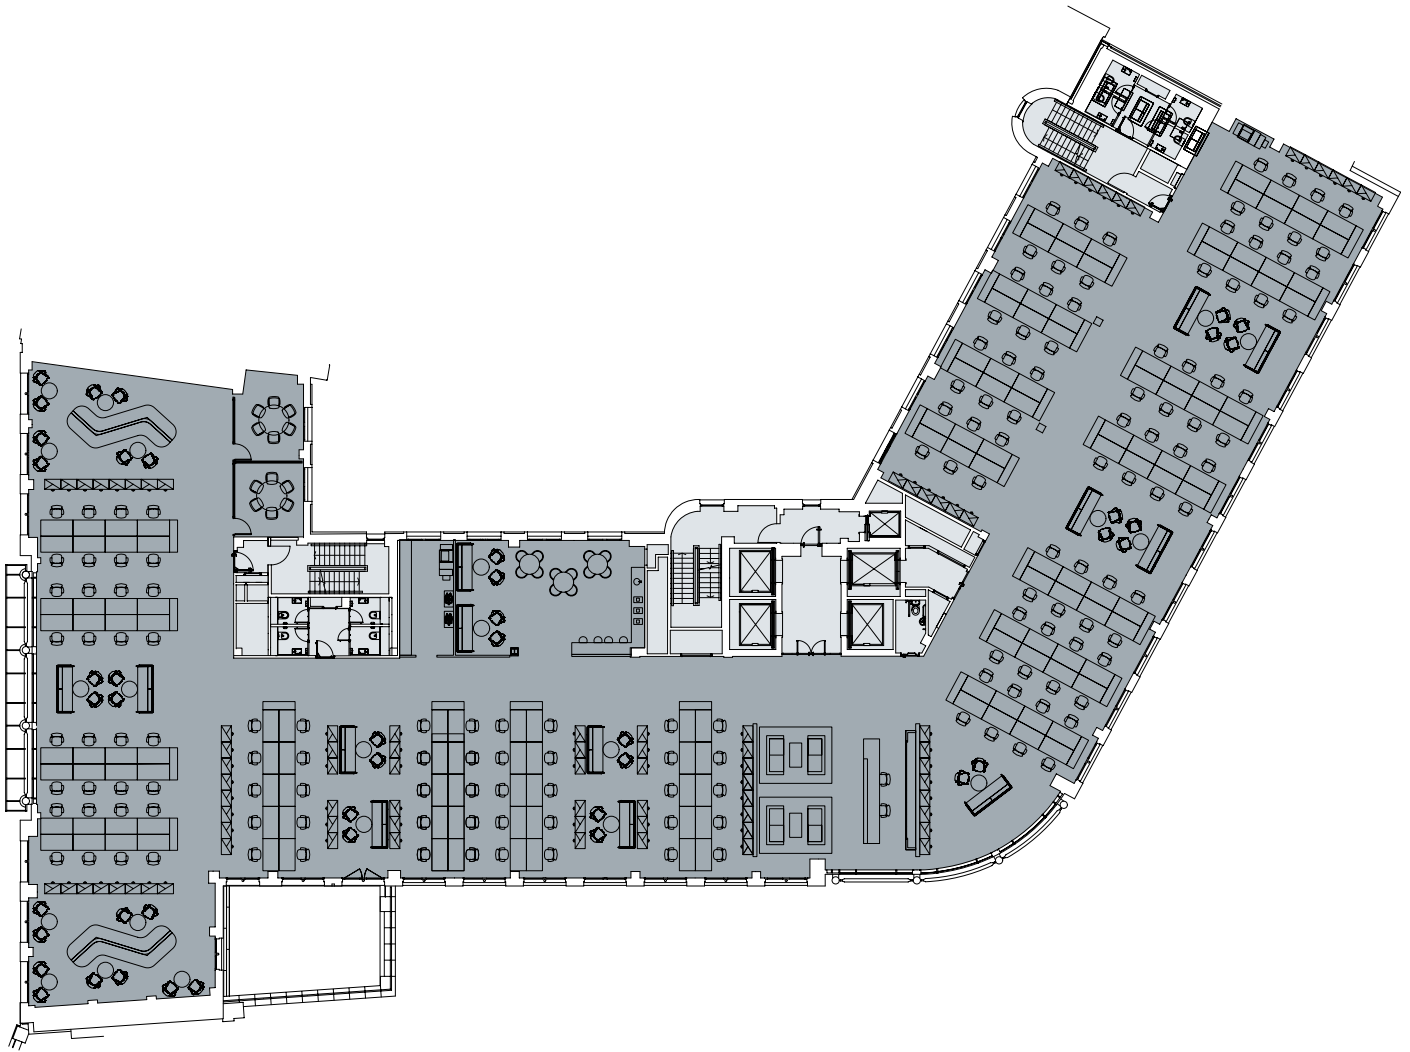

ALDER CASTLE

10 Noble Street | London EC2

4th Floor Cellular Layout

13,340 sq ft | 1,239.3 sq m

- Office
- Core

- 46 Open Plan Work Stations
- 20 Two Person Offices
- 1 Ten Person Meeting Room
- 6 Six Person Meeting Rooms
- 2 Receptionists

Total Occupancy **86**

For indicative purposes only. Not to scale.

ALDER CASTLE

10 Noble Street | London EC2

4th Floor Media Layout

13,340 sq ft | 1,239.3 sq m

- Office
- Core

- 99 Open Plan Work Stations
- 2 Six Person Meeting Rooms
- 2 Receptionists

Total Occupancy **99**

For indicative purposes only. Not to scale.

ALDER CASTLE

10 Noble Street | London EC2

4th Floor Open Plan Layout

13,340 sq ft | 1,239.3 sq m

- Office
- Core

- 152 Open Plan Work Stations
- 2 Six Person Meeting Rooms
- 2 Receptionists

Total Occupancy **152**

For indicative purposes only. Not to scale.